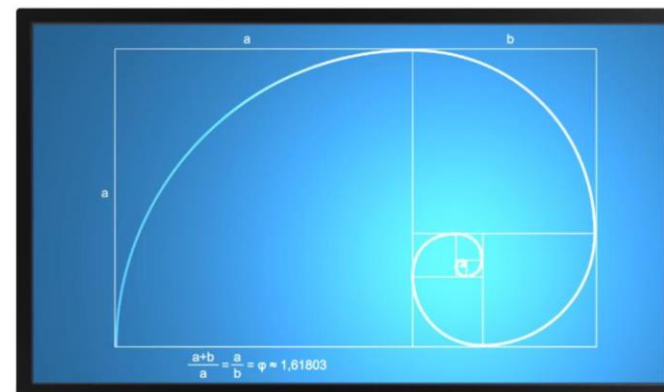

SHARPEYES

SHARPEYES INTERACTIVE FLAT DISPLAY

SHARPEYES IFD display is ideal for education, corporate applications. Compared to previous generation displays, this model's LED backlighting allows for reduced power consumption, a thinner depth, a smaller bezel and lighter weight. High definition resolution delivers stunning image quality for a variety of content. It also offers users touch screen capabilities for up to ten simultaneous touches at a cost-conscious price. Its anti-glare glass coating protects the panel and allows for higher brightness transmittance. The touch screen, high-performance panel and abundant advanced technologies promote extended use, making sharpeyes's solution ideal for schools, corporate and retail.

Feel in difference by your finger and eyes, and together successful!

SPECIFICCATIONS		
Led Parameters	Model	SH-PNL4043
	Size	43 inches
Packing Parameters	External Size	941*529mm
	Dimension size	1003.5*592*60mm
	Package Size	109.5*15*68cm
	Net weight	21kg
	Gross Weight	23kg
Power Parameters	Power max	120W with computer inside
	Standby Power	< 1 W
Display Parameters	Active Display Area	941*529mm
	Pixel Pitch	0.630(h)x0.630(v)mm
	Display Colors	16.7M/1.06B (8-bit/8-bit +FRC/8-bit 2(LVDS)
	Number of Pixels	1920x1080 pixels
	Brightness	≥ 350cd/m2