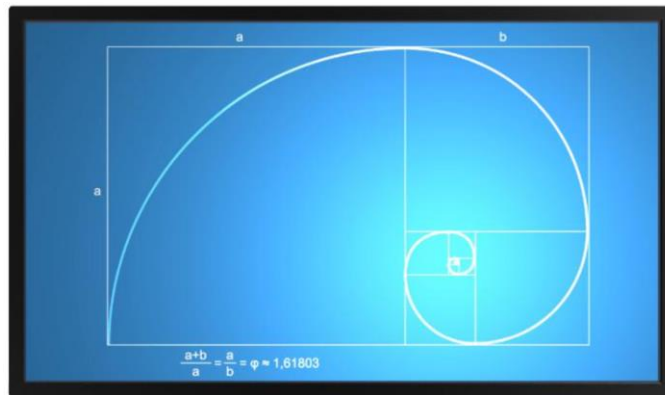

Operation System	Window 7/8/10, Mac, (Option: Linux, Android)
	Calibration	HID devices standard, accord with Win7 multi-touch protocol, no need special software to calibrate, just use Table PC setting to finish the calibration.
Standard Accessories without PC	Remote Control	TV Remote control
	USB touch cable	1.5m USB cable for touch monitor/USB2.0
	Pens without ink	1 pcs
	Active wand	1 pcs
	HDMI cable	1 pcs
	power cable	1 pcs with 1.5M
	Wall brackets	Screws, wall mount kits
	Guaranteed card	Card *1

The specification can change without note.

SHARPEYES the “Pro” in IFD

Feel in difference by your finger and eyes, and together successful!

For more information email info@sharpeyes.com.vn or visit www.sharpeyes.com.vn

Printed in by SHARPEYES